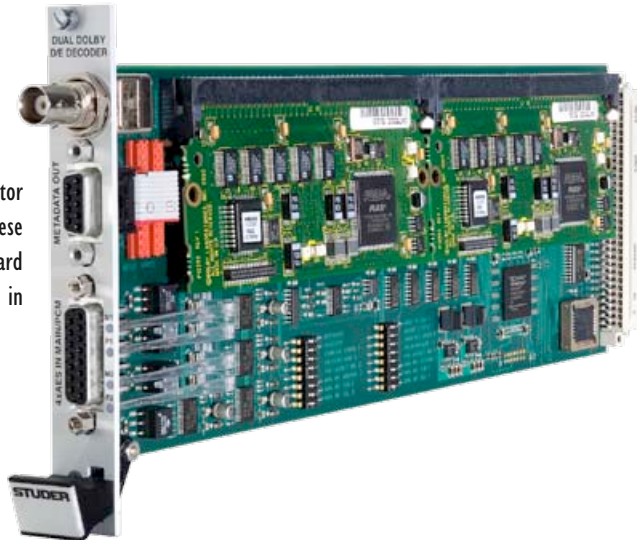

The right hand fader section features its own control panel to switch in or out the processing and EQs, so two operators will always have direct access within their own sections and users don't have to do unnecessary moves across the console.

When not locked, all channels on the desk follow the global view changes of displayed parameters, as well as following any section/layer changes.

All other facilities on the Vista 5 are the same, including N-X (Cleanfeed, mix minus) busses, downmixing for surround/stereo multicast, and Contribution mode to interrogate the sources feeding any given output.

The Vista 5 is the most compact, portable and easy to install console in its class.

Option Cards for the Vista 5/D2Im I/O System

Dolby E Card

This card is an option for the D2Im I/O system and allows the operator to directly decode an AES/EBU stream into 8 discrete channels, these being routed to input faders using the Graphics Controller. Each card can decode 2 Dolby E streams, and up to 12 cards may be fitted in a D2Im rack.

SDI Card

The SDI card is also an option card for the D2Im I/O system, and gives the possibility to de-embed the audio stream from an SDI signal connected via coax cable to the card. This de-embedded stream can be processed and mixed, and then re-embedded into the SDI stream for onward transmission. It is also possible to patch this audio stream console internally to a Dolby E card for decoding and eventually routing to the channel faders.